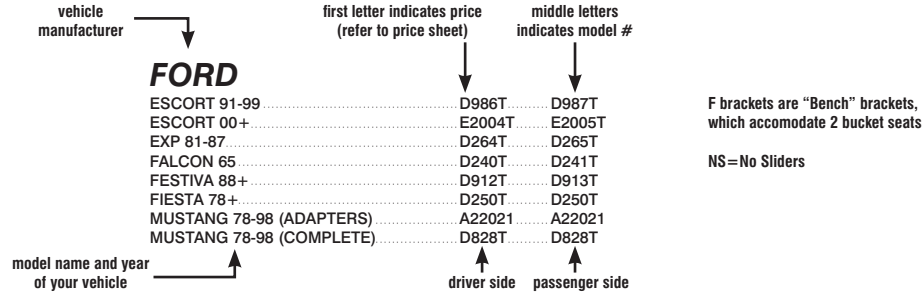

CORBEAU[®]

seats for street, race, and offroad

Custom Bracket Guide

- **Universal Seat Brackets:** These brackets are to be used when custom brackets are unavailable. We have universal brackets that sit at either 2" (C22003) or 3"-6" (C22005) high. Can only mount to a flat floor pan.
- **Sliders:** All brackets come with single locking sliders, except NS brackets.
- **Baja Adapters:** Baja Adapters (A22002F) are required for all Baja SS Seats being mounted on Corbeau Brackets. Not required for the Baja RS.
- **Double Locking Sliders:** Double locking sliders are \$39.00 if ordered by themselves. Brackets come standard with single locking sliders. You may upgrade to Double Locking Sliders for \$15.00 per bracket.
- **Aluminum Side Mounts:** Side Mounts (B22009) allow you to hard mount your seat for race use. For use with the Corbeau FX1 seats.